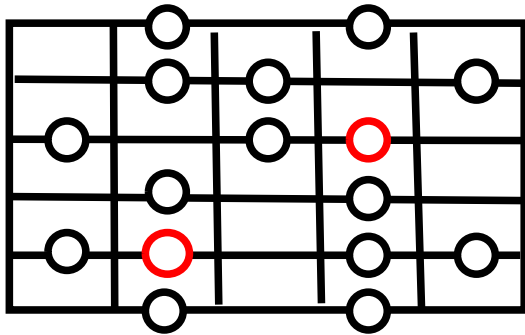

CmM7

Cメロデックマイナースケール上昇型

5

1 2 ♭3 4 5 6 7

9th 11th 13th

Detailed description: A musical staff in treble clef with a key signature of one flat (Bb). The notation shows a CmM7 chord (C5, Eb, G, Bb) followed by an ascending scale: C5, Eb, G, Bb, C6, Eb, G. The notes are labeled with scale degrees 1, 2, ♭3, 4, 5, 6, 7. Below the staff, the intervals 9th, 11th, and 13th are indicated between the notes.

(下降型はナチュラルマイナースケール)

5弦ルートパターン

6弦ルートパターン